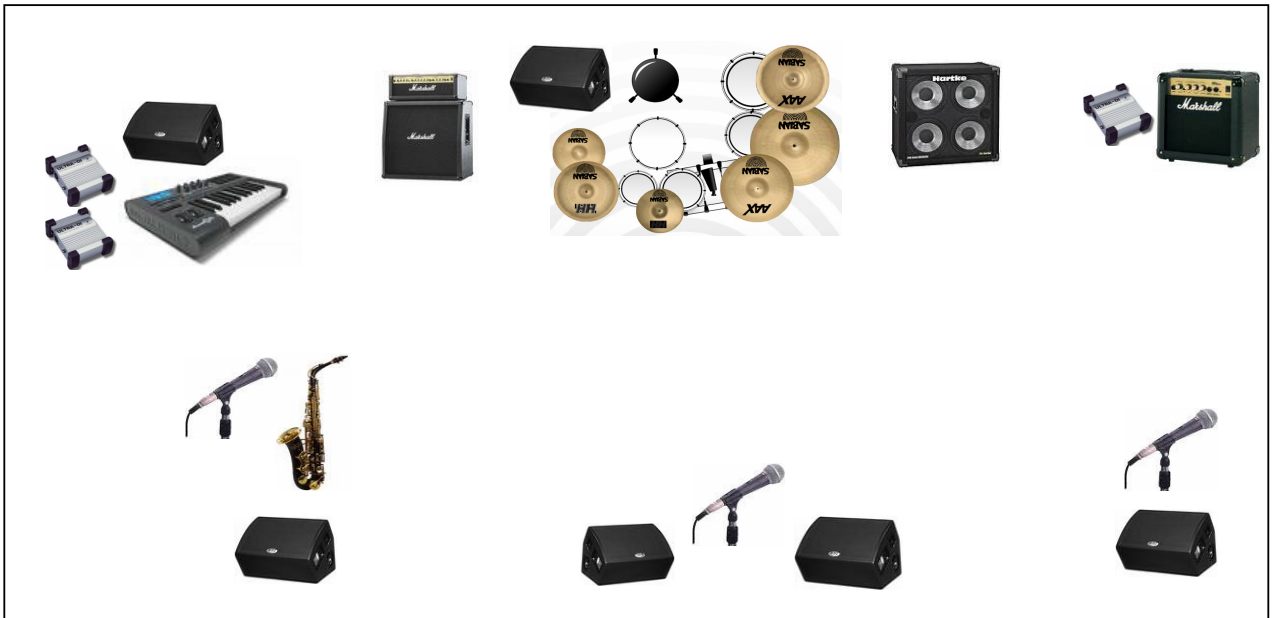

# Band: Vasco Jam

## Technical Rider

Console YAHAMA 01V96V2

Source	Ch	Stg	Type	Patch	CH Name	Mic	PH	INS	EFF	Comment
Mixer	1	1r	XLR		Kick peak	Trigger Ddrum				
Mixer	2	2r	XLR		Kick mic.	Beta 52A		G/C		
Mixer	3	3r	XLR		Snare	SM57		C	Rev.	
Mixer	4	4r	XLR		HH	SM94	x		(Rev.)	
Mixer	5	5r	XLR		Tom 1+2	Beta 56A		G	Rev.	
Mixer	6	6r	XLR		Floor 1+2	Beta 56A / Beta 52A		G	Rev.	
Mixer	7	7r	XLR		OH L	SM94	x	G		
Mixer	8	8r	XLR		OH R	SM94	x	G		
Mixer	9	(2r)	XLR		Bass	DI Box				Preampli on Rack
Mixer	10		XLR		Chit EL P	SM57				
Mixer	11	1f	XLR		Chit EL M	SM57				
Mixer	12	2f	XLR		Chit AC M	DI Box			Rev.	
Mixer	13		JACK	23	KY L					
Mixer	14		JACK	24	KY R					
Mixer	15		JACK	21	Sax			G	Rev.	
Mixer	16		JACK							
Ext.	17		XLR		Voc ALAIN	SM58 Wire Less		C	R+C	Receiver on Rack
Ext.	18	3f	XLR		Chor Moz	SM58		G/C	Rev.	
Ext.	19	4f	XLR		Chor Ema	SM58		G/C	Rev.	
Ext.	20	5f	XLR		Chor Roy	SM58		G/C	Rev.	
Ext.	21	6f	XLR		Sax	SM57		G	Rev.	
Ext.	22		XLR							
Ext.	23		XLR		KY L	DI Box	x			
Ext.	24		XLR		KY R	DI Box	x			
-	25									
-	26									
-	27									
-	28									
-	29									
-	30									
STR in	31		Chinch	2TR-15	CD L					
STR in	32		Chinch	2TR-16	CD R					